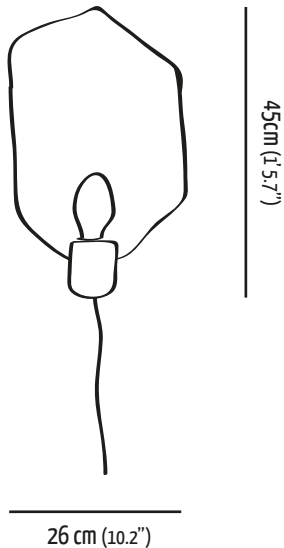

Recycled

Flore

The 'Flore' wall lamp consists of a block of lime wood with an insert of plastic agro alimentary grill from our reserves of reusable industrial waste.

It comes with a 2m (6' 6.7") transparent cable with a plug and on-off switch. Bulb not included (E27 fluo compact 23W max).

Made to order.
French design.

Design Arnaud de Palange