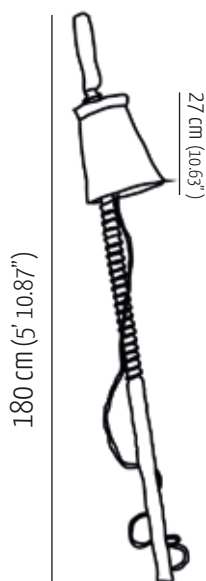

Felt

Gustav

“Gustav” floor lamp has a turned beech wood post 180 cm (5' 10.87") high in 3 parts to be assembled.

The adjustable shade has a diameter of 25 cm (9.84") and its length is 27 cm (10.63"). Cord is cloth covered 4 m (13' 1.48") long. Socket and switch included. Lightbulb not included. Low consumption bulb.

Available in all the range of colors.
French design.
Made to order.